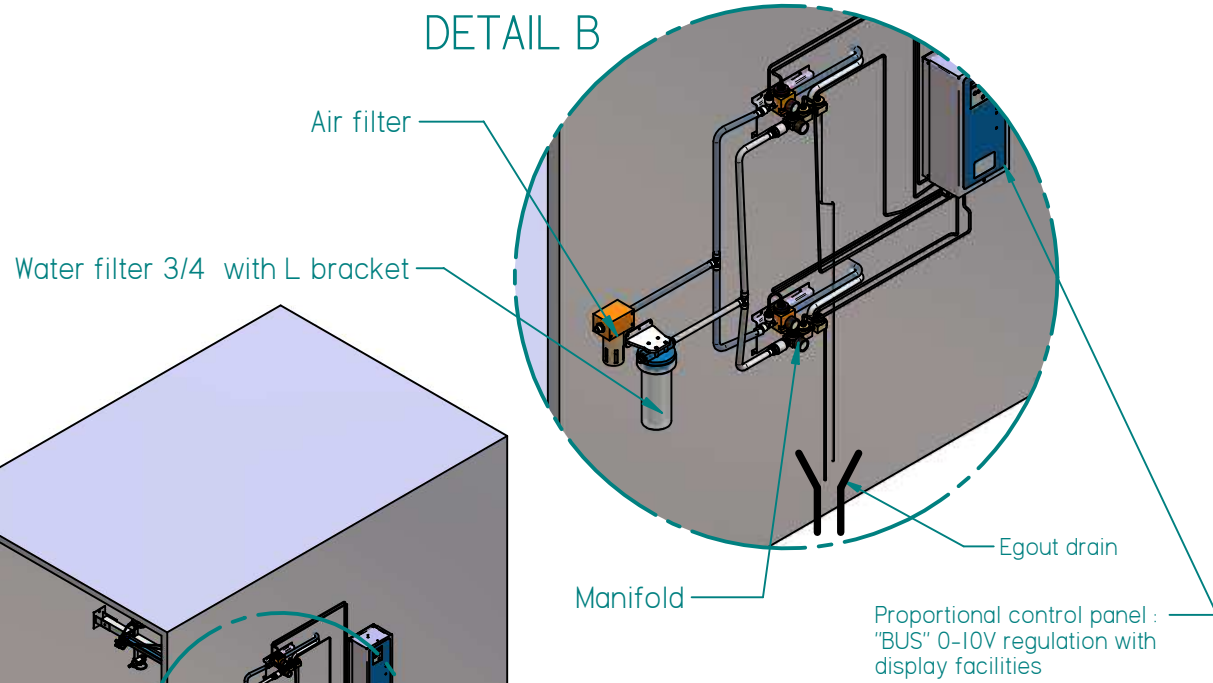

CROSS SECTION A-A

DETAIL B

Aluminium bar : length 1900 mm (L=1800mm) with 10 BUS nozzles on (5 eight & 5 down)

Unité : mm	Client: CHARMEX - Brunnschweiler	Autor : \$ _Lemonnier
Item number : 1 / 1	Description : Typical installation Brunnschweiler	
		Date of creation : 11/06/2012
		Last review : 26/06/2012
File name :	Rév. :	