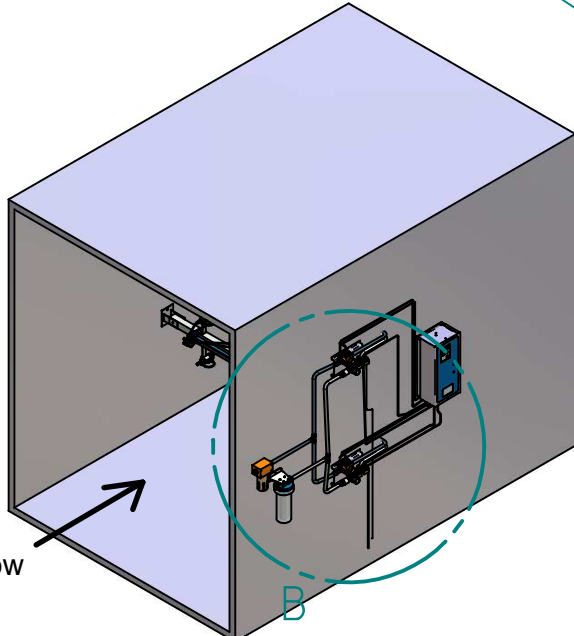

CROSS SECTION A-A

DETAIL B

Aluminium bar : length 1900 mm (L=1800mm) with 10 BUS nozzles on (5 eight & 5 down)

Unité : mm	Client: CHARMEX - Brunnschweiler	Autor : \$ _Lemonnier
Item number : 1 / 1	Description : Typical installation Brunnschweiler	
		Date of creation : 11/06/2012
		Last review : 26/06/2012
File name :	Rév. :	